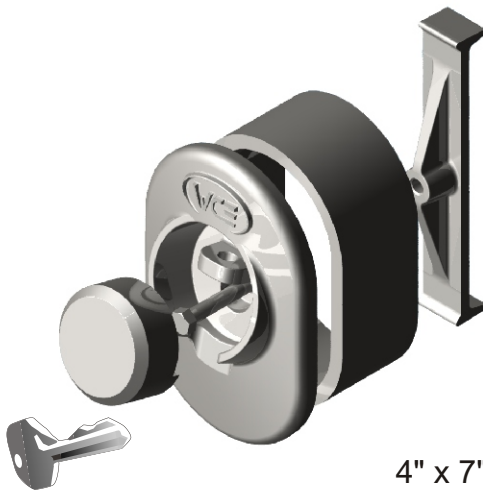

West Coast Engineering Group

**“THE BULLDOG”**

It'll take a bite out of wire theft!

**NEW**

from  
West Coast Engineering  
**“The Bulldog”**  
Lockable Hand Hole Cover

- Shatter resistant cast construction
- Shackless key lock which can't be removed
- Easy lock in/lock out
- Rugged cast back bar
- Fits standard 4" x 7" hand hole

Available in  
4" x 7" Regular Size Cat #TPHH-COV-PL  
4" x 7" Oversize (Max OD opening 8") Cat# TPHH-COV-PL-OS

[www.wceng.com](http://www.wceng.com)

**Delta, BC:**  
West Coast Engineering Group Ltd.  
7984 River Road,  
Delta, BC V4G 1E3  
Canada  
**Telephone:** 604-946-1256  
**Fax:** 604-946-1203