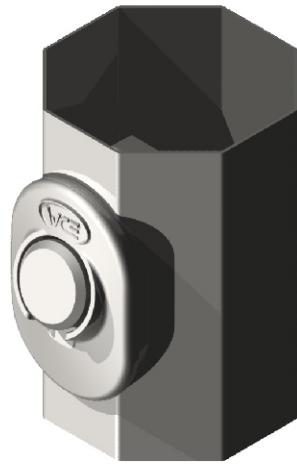

West Coast Engineering Group

**“THE BULLDOG”**

It'll take a bite out of wire theft!

**NEW**

from  
West Coast Engineering  
**“The Bulldog”**  
Lockable Hand Hole Cover

- Shatter resistant cast construction
- Shackless key lock which can't be removed
- Easy lock in/lock out
- Rugged cast back bar
- Fits standard 4" x 7" hand hole

Available in  
4" x 7" Regular Size Cat #TPHH-COV-PL  
4" x 7" Oversize (Max OD opening 8") Cat# TPHH-COV-PL-OS

[www.wceng.com](http://www.wceng.com)

**Delta, BC:**  
West Coast Engineering Group Ltd.  
7984 River Road,  
Delta, BC V4G 1E3  
Canada  
**Telephone:** 604-946-1256  
**Fax:** 604-946-1203